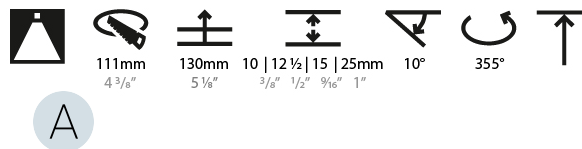

PHYSICAL

Shape: Round
Diameter (mm): 107
Diameter (in): 4 3/16
Height (mm): 112
Height (in): 4 7/16
Ceiling Thickness (mm): 10 / 12.5 / 15 / 25
Ceiling Thickness (in): 3/8 or 1/2 or 9/16 or 1
Min. Recessing Depth (mm): 130
Min. Recessing Depth (in): 5 1/8
Light Distribution: Adjustable / Downlight
Weight (kg): 0.609
Weight (lbs): 1.34
Fixture Finish: SSR / BKV / CWI / CRY / HAB / UFT / ITA / RUA / FTG / MYG / LOD / PUS / FRO / FUP / KIA / POP / BLS / SPG / MEY / GOH / GUM / CHC / COM / ABZ / JAG / OBR / MOS / ROR
Fixture Material: Aluminum Die Cast
Cut-out Measurements: Ø 111mm / 4 3/8"
Upon Request: Unique Ceiling Thickness

ELECTRICAL

Lamp Type: LED (Zhaga Standard)
Input Wattage (W): 16.5
Total Output Wattage (W): 14.7
Dimming: Dali Dimming
Driver Included: No
Driver Location: Recessed Housing
Driver Type: Constant Current - 120Vac
Driver Class: Class 2
Housing: See Components
Input Voltage (V): 120
Constant Current (MA): 350

LED

Number of LEDs: 1
Max. Delivered Lumen (lm): 770
Nominal Lumen (lm): 1140
CRI: >90 CRI
Lamp Life (hrs): 50000
Upon Request: RGB-W Tunable White Special Color Temperature Special LED

OPTICAL

Reflector: 20 / 40 / 60
Adjustability: Rotational 355°; Tilt 10°
Upon Request: Special Beam Angles

RATINGS AND CERTIFICATIONS

Certified By: Certified for North American Standards
IP rating: IP20